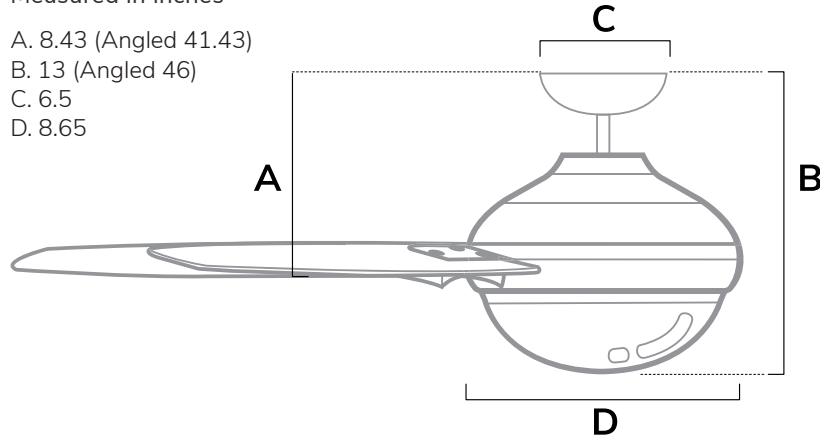

DIMENSIONS

Measured in inches

- A. 8.43 (Angled 41.43)
- B. 13 (Angled 46)
- C. 6.5
- D. 8.65

52487 | Fresh White Body with Fresh White or Light Oak Blades

ADDITIONAL FINISHES

52485 | Matte Black Body with Matte Black or Dark Gray Oak Blades

52504 | Noble Bronze Body with Grey Walnut or Warm Grey Oak Blades

52505 | Brushed Nickel Body with Matte Nickel or Light Greyed Oak Blades

FAN SPECIFICATIONS

Motor Type	Reversible	Wire Length	Control Type	Downrod	Location	Blade #	Add'l Sizes
AC	YES	32" (24" Downrod)	Pull Chains	3" Included	Indoor	5	60"